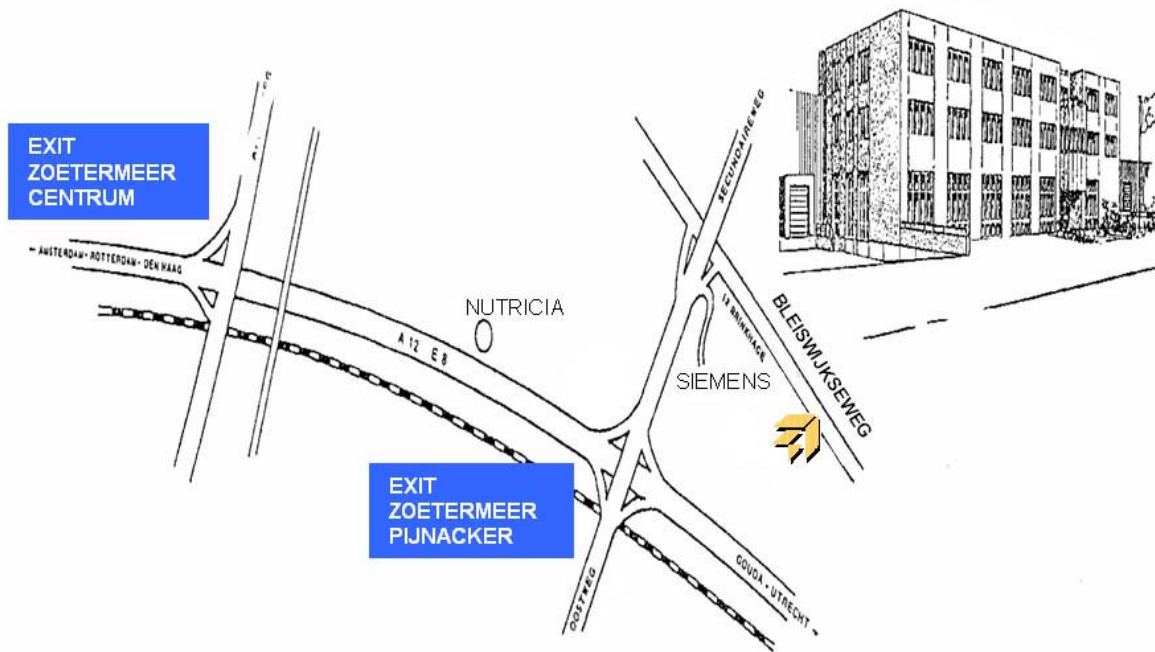

### **Coming from direction Utrecht A12**

- Coming from Utrecht follow highway A12 direction Den Haag
- Take exit "Zoetermeer/Pijnacker"
- At the end of the exit go to the right by the traffic lights
- Keep following the right roadway and take the first exit to the right (automatically). On your right hand you will see the Siemens office
- Go to the right by traffic lights and you will drive on the Bleiswijkseweg
- After ± 200 meter you will find Pietercil Barends on your right hand,
- Pietercil Barends is based in the same office as the company PharmaPack

### **Coming from direction Den Haag**

- Coming from Den Haag follow highway A12 direction Utrecht
- Take 2nd exit in Zoetermeer called "Zoetermeer/Pijnacker"
- At the end of the exit by traffic lights go to the left called "Zoetermeer/andere"
- You will drive over highway A12 and go straight on by the traffic lights

**Coming from direction Amsterdam, Schiphol**

- Coming from Amsterdam follow highway A4 direction Den Haag, passing Leiden
- Near Den Haag take exit A12 direction Utrecht
- Keep following A12 and take 2nd exit in Zoetermeer called "Zoetermeer/Pijnacker"
- At the end of this exit by traffic lights go to the left called "Zoetermeer/andere"
- You will drive over highway A12 and go straight on by the traffic lights
- Keep following the right roadway and take the first exit to the right (automatically). On your right hand you will see the Siemens office
- Go to the right by traffic lights and you will drive on the Bleiswijkseweg
- After ± 200 meter you will find Pietercil Barends on your right hand
- Pietercil Barends is based in the same office as the company PharmaPack